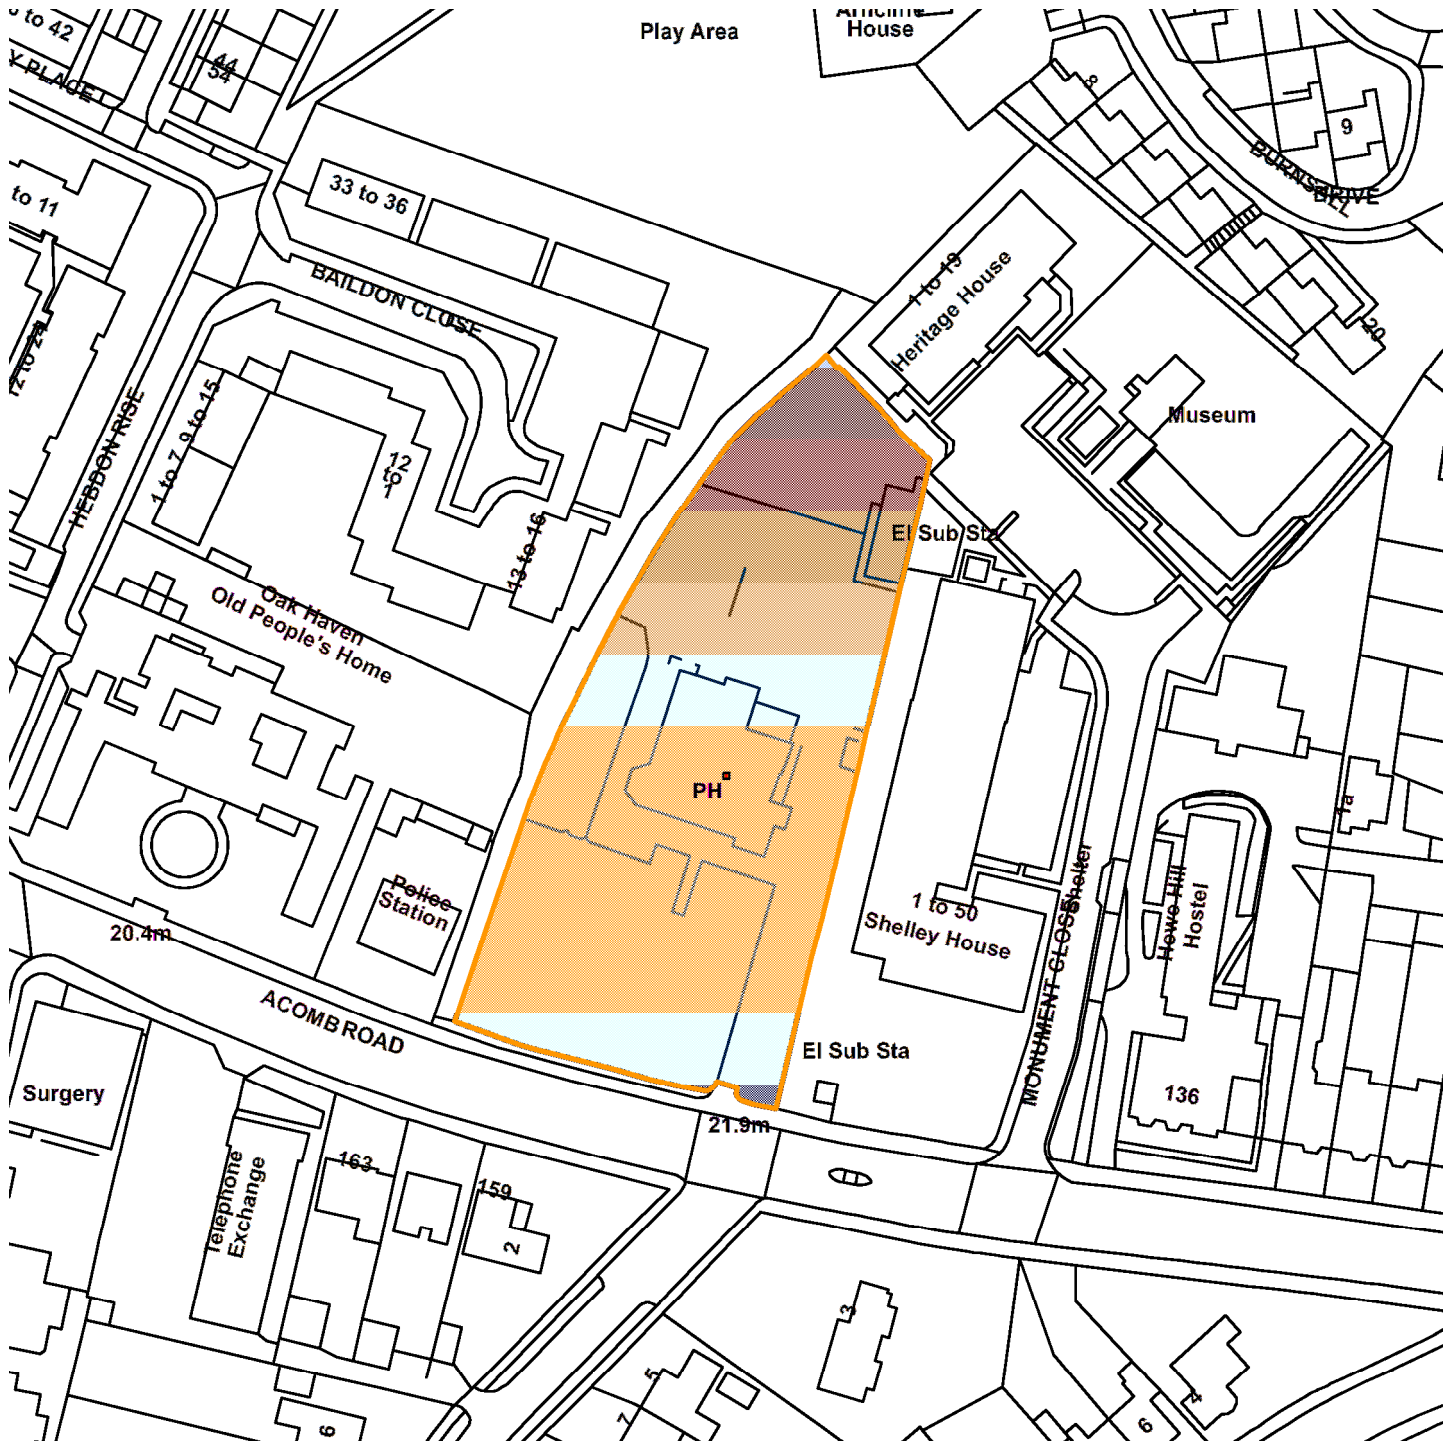

17/00476/FULM

The Carlton Tavern 140 Acomb Road

Scale : 1:1192

Reproduced from the Ordnance Survey map with the permission of the Controller of Her Majesty's Stationery Office © Crown Copyright 2000.

Unauthorised reproduction infringes Crown Copyright and may lead to prosecution or civil proceedings.

Organisation	Not Set
Department	Not Set
Comments	Site Plan
Date	04 December 2017
SLA Number	Not Set